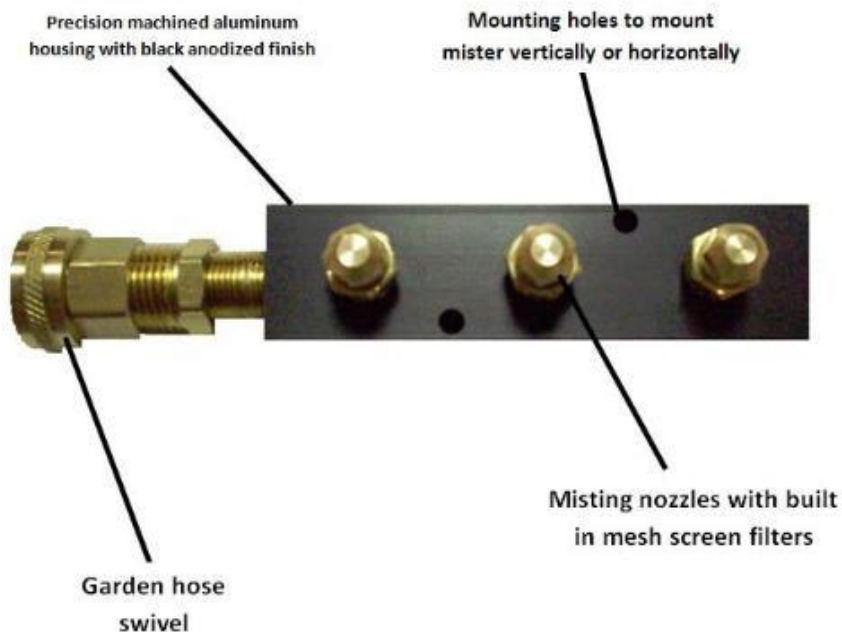

Aqua Mist^{ers}

Permanently Mounted Mist^{ers}

- Our best selling water mister available with 2, 3, 4, 5, 7, or 10 misting nozzles
- Attaches to any garden hose
- Ideal for a wide variety of misting applications, especially mist cooling
- Pre-drilled mounting holes on all side of the mister body allow you to mount the mister vertically or horizontally
- Plastic misting nozzles are corrosion resistant and work well with low water pressure
- Each misting nozzle has a built-in mesh screen filter to prevent nozzle clogging
- Ships fully assembled and is easy to mount on your patio or deck
- Mister body is machined from aluminum and is anodize black to protect it from the outdoor elements
- Mister should literally last you a lifetime

If you are looking for a versatile misting product, this is the one for you! Originally designed for patio mist cooling, our Permanently Mounted Low Pressure Mist^{ers} have also been ideal for dust control, odor control, plant and seedling misting, for use in manufacturing processes, and much more! Simply attach this mister to a garden hose and watch it make a fine mist. Shipped fully assembled, all you have to do is mounted the mister using screws, nails, or zip ties. Available with 2, 3, 4, 5, 7, or 10 misting nozzles.